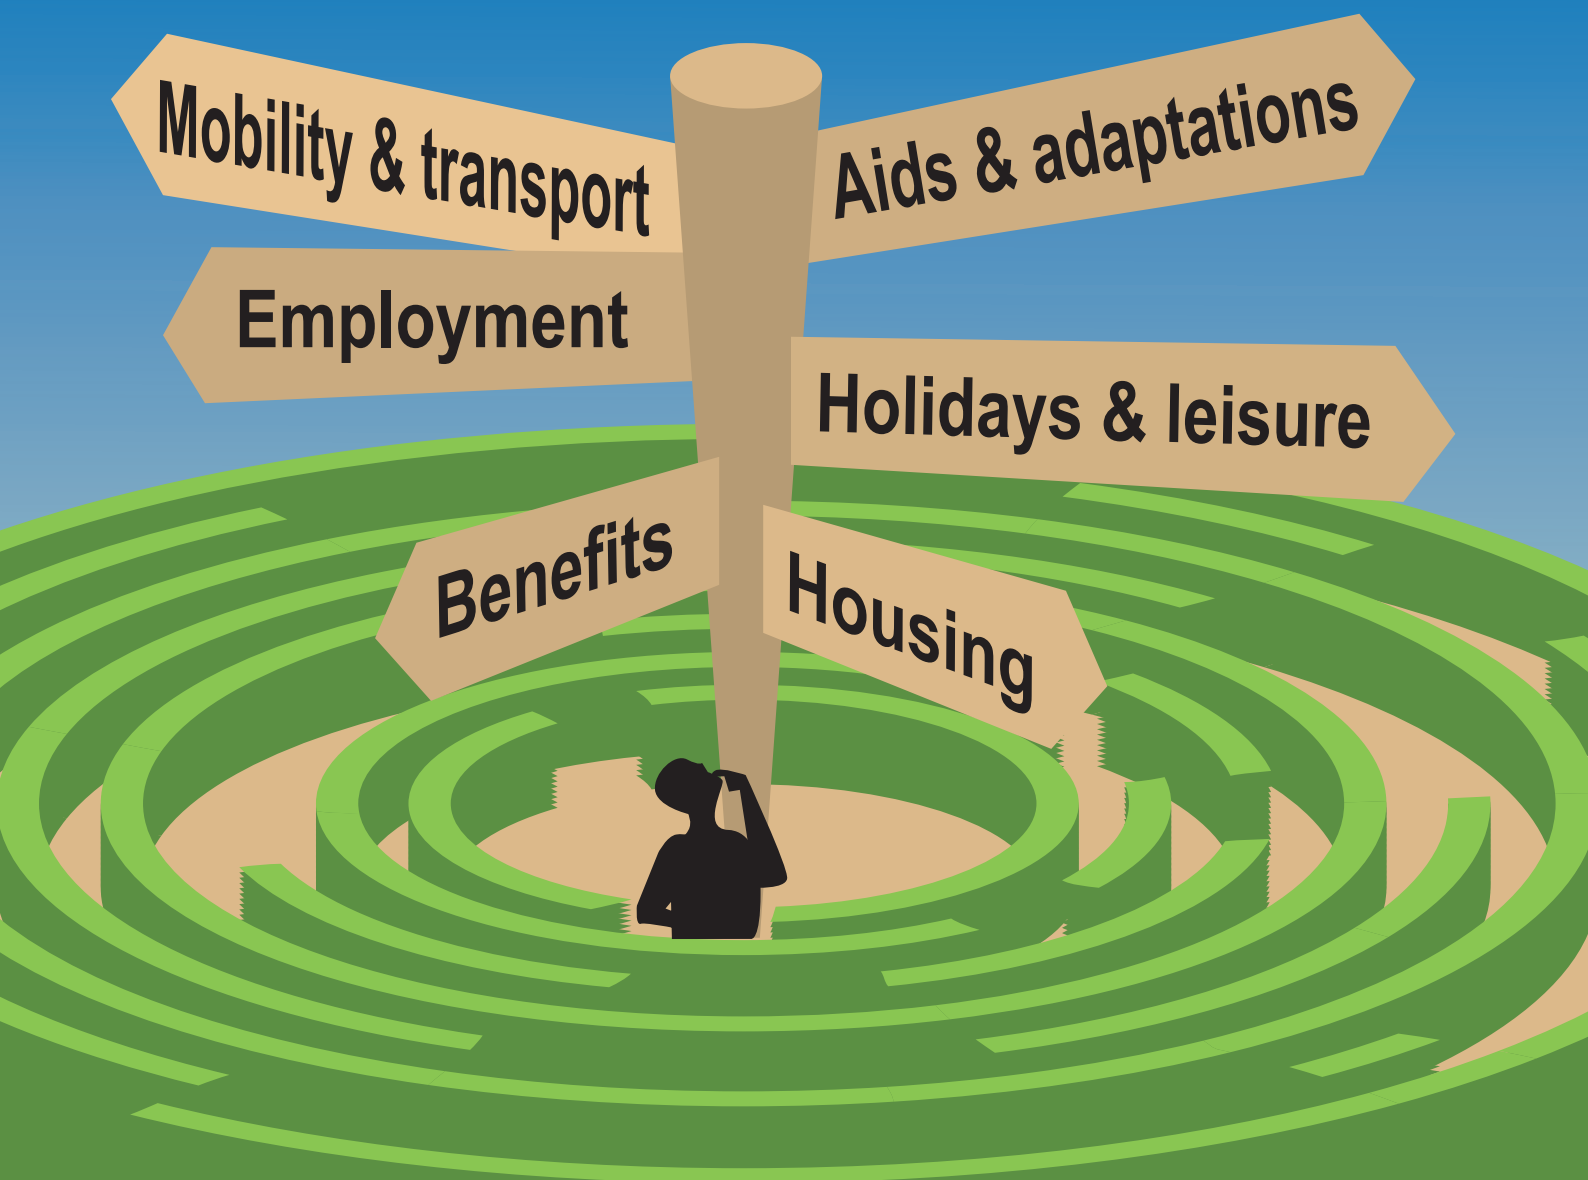

# Find your way around with us.

Call us on 020 8831 6070 or  
email [advice@richmondaid.org.uk](mailto:advice@richmondaid.org.uk)

Richmond Aid

PROMOTING  
INDEPENDENCE  
CHOICES  
EQUALITY

## Advice and Information on Disability